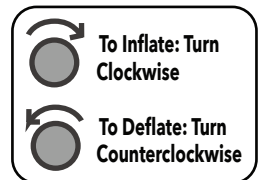

### To put on the ManaEZ Boot Air Short:

1. Open liner by unfastening straps and removing front shell. Place lower leg and foot in brace. Wrap liner.

Optional: Foam pads may be placed inside liner or between liner and shell for a better fit or greater comfort.

3. Fasten foot, ankle straps. Tighten straps until snug and comfortable.

2. If necessary, using hook attachments, fix the toe cover to the liner.

### Using the AirValve:

4. For inflation, ensure the round valve is closed by turning the valve clockwise until it is secure. Pump the air bulb until you feel pressure within the boot. For deflation, turn the round valve counter-clockwise and wait 15 seconds until the air is released.