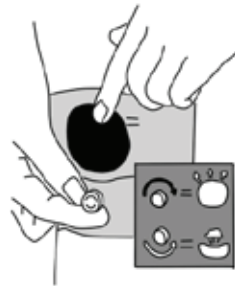

### Features

- **Rocker bottom to simulate natural gait**
- **Pneumatic Pump and Short Design**
- **Large air bladder creates a larger surface for contact pressure to help control swelling and ensure a snug fit**

### To put on the ManaEZ Boot Air Short:

1. Open liner by unfastening straps and removing front shell. Place lower leg and foot in brace. Wrap liner.

Optional: Foam pads may be placed inside liner or between liner and shell for a better fit or greater comfort.

3. Fasten foot, ankle straps. Tighten straps until snug and comfortable.

2. If necessary, using hook attachments, fix the toe cover to the liner.

### Using the AirValve:

4. For inflation, ensure the round valve is closed by turning the valve clockwise until it is secure. Pump the air bulb until you feel pressure within the boot. For deflation, turn the round valve counter-clockwise and wait 15 seconds until the air is released.